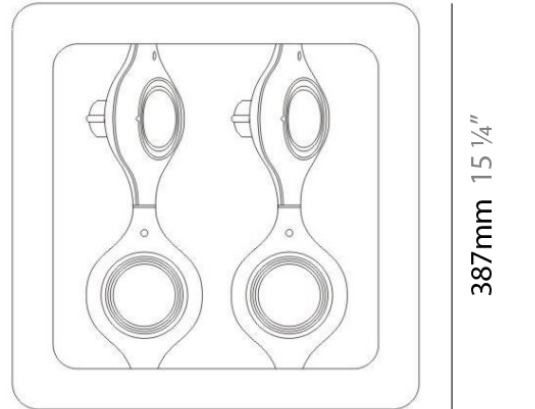

SPACE RECESSED

D96006

PROJECT	
TYPE	
NOTES	
QUANTITY	
DATE	

GENERAL

Series: Space
Brand: Milan
Division: Design
Mounting Type: Recessed
Mounting Location: Ceiling
Subcategory: Downlight

PHYSICAL

Shape: Square
Length (mm): 387
Length (in): 15 1/4
Width (mm): 387
Width (in): 15 1/4
Height (mm): 89
Height (in): 3 1/2
Light Distribution: Direct
Weight (kg): 3.2
Weight (lbs): 7
Diffuser: Glass - Sold Separately
Fixture Finish: Metallic Gray
Fixture Material: Metal

ELECTRICAL

Number of Lamps: 4
Lamp Type: LED Retrofit
Lamp Shape: MR16
Bulb Included: Bulb Not Included
Total Output Wattage (W): 20
Max. Wattage Per Lamp (W): 5
Lamp Base: GU10
Housing: Non - IC rated remodel housing is for use in non - insulated areas or where insulation is at least 3
Input Voltage (V): 120

LED

OPTICAL

RATINGS AND CERTIFICATIONS

Certified By: CSA Certified to UL and CSA Standards
IP rating: IP20